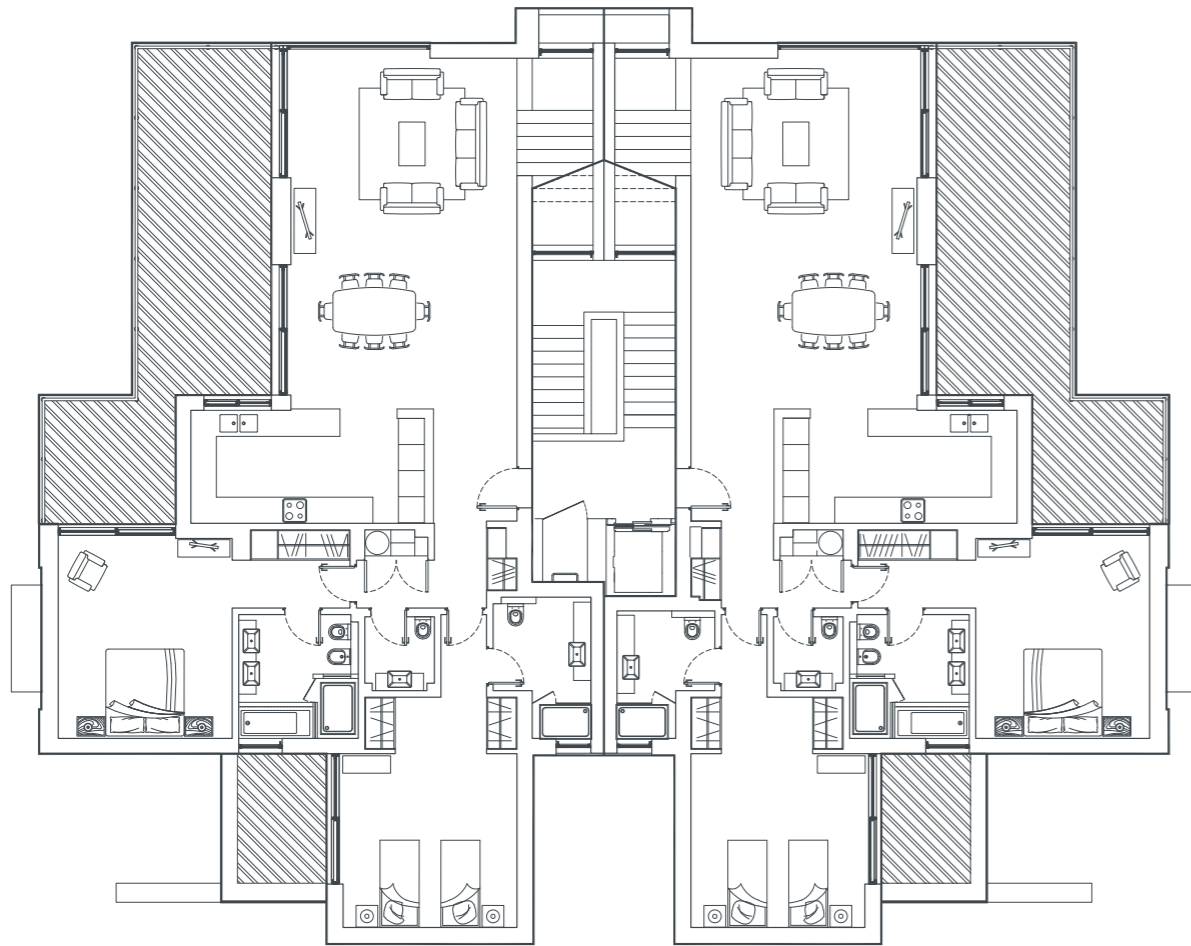

3 BEDROOM APARTMENT  
FIRST FLOOR

INTERNAL SPACE ..... 232.80M<sup>2</sup>  
TERRACE ..... 84.58M<sup>2</sup>

3 BEDROOM APARTMENT  
SECOND FLOOR

INTERNAL SPACE ..... 40.11M<sup>2</sup>  
TERRACE ..... 40.55M<sup>2</sup>