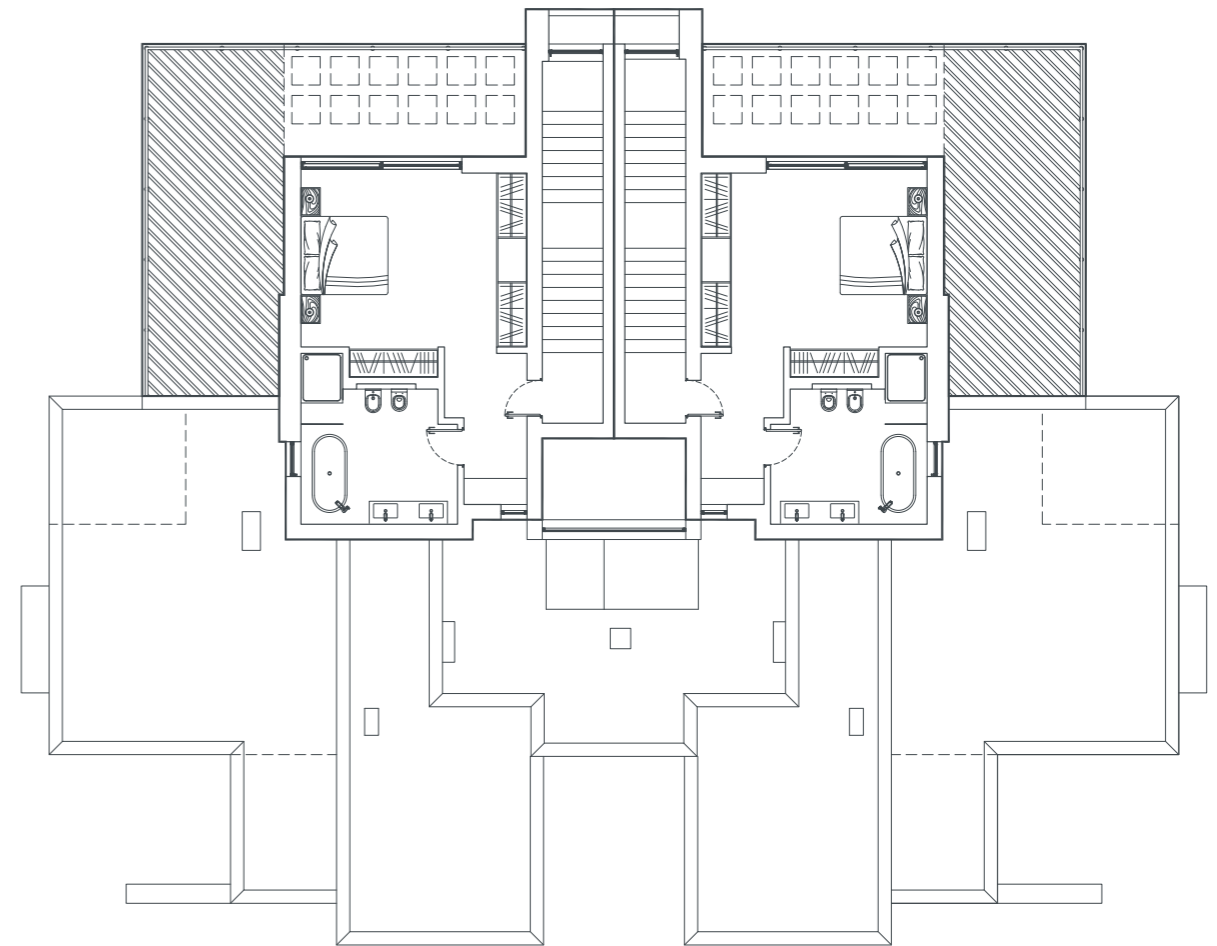

3 BEDROOM APARTMENT  
FIRST FLOOR

INTERNAL SPACE ..... 232.80M<sup>2</sup>  
TERRACE ..... 84.58M<sup>2</sup>

3 BEDROOM APARTMENT  
SECOND FLOOR

INTERNAL SPACE ..... 40.11M<sup>2</sup>  
TERRACE ..... 40.55M<sup>2</sup>